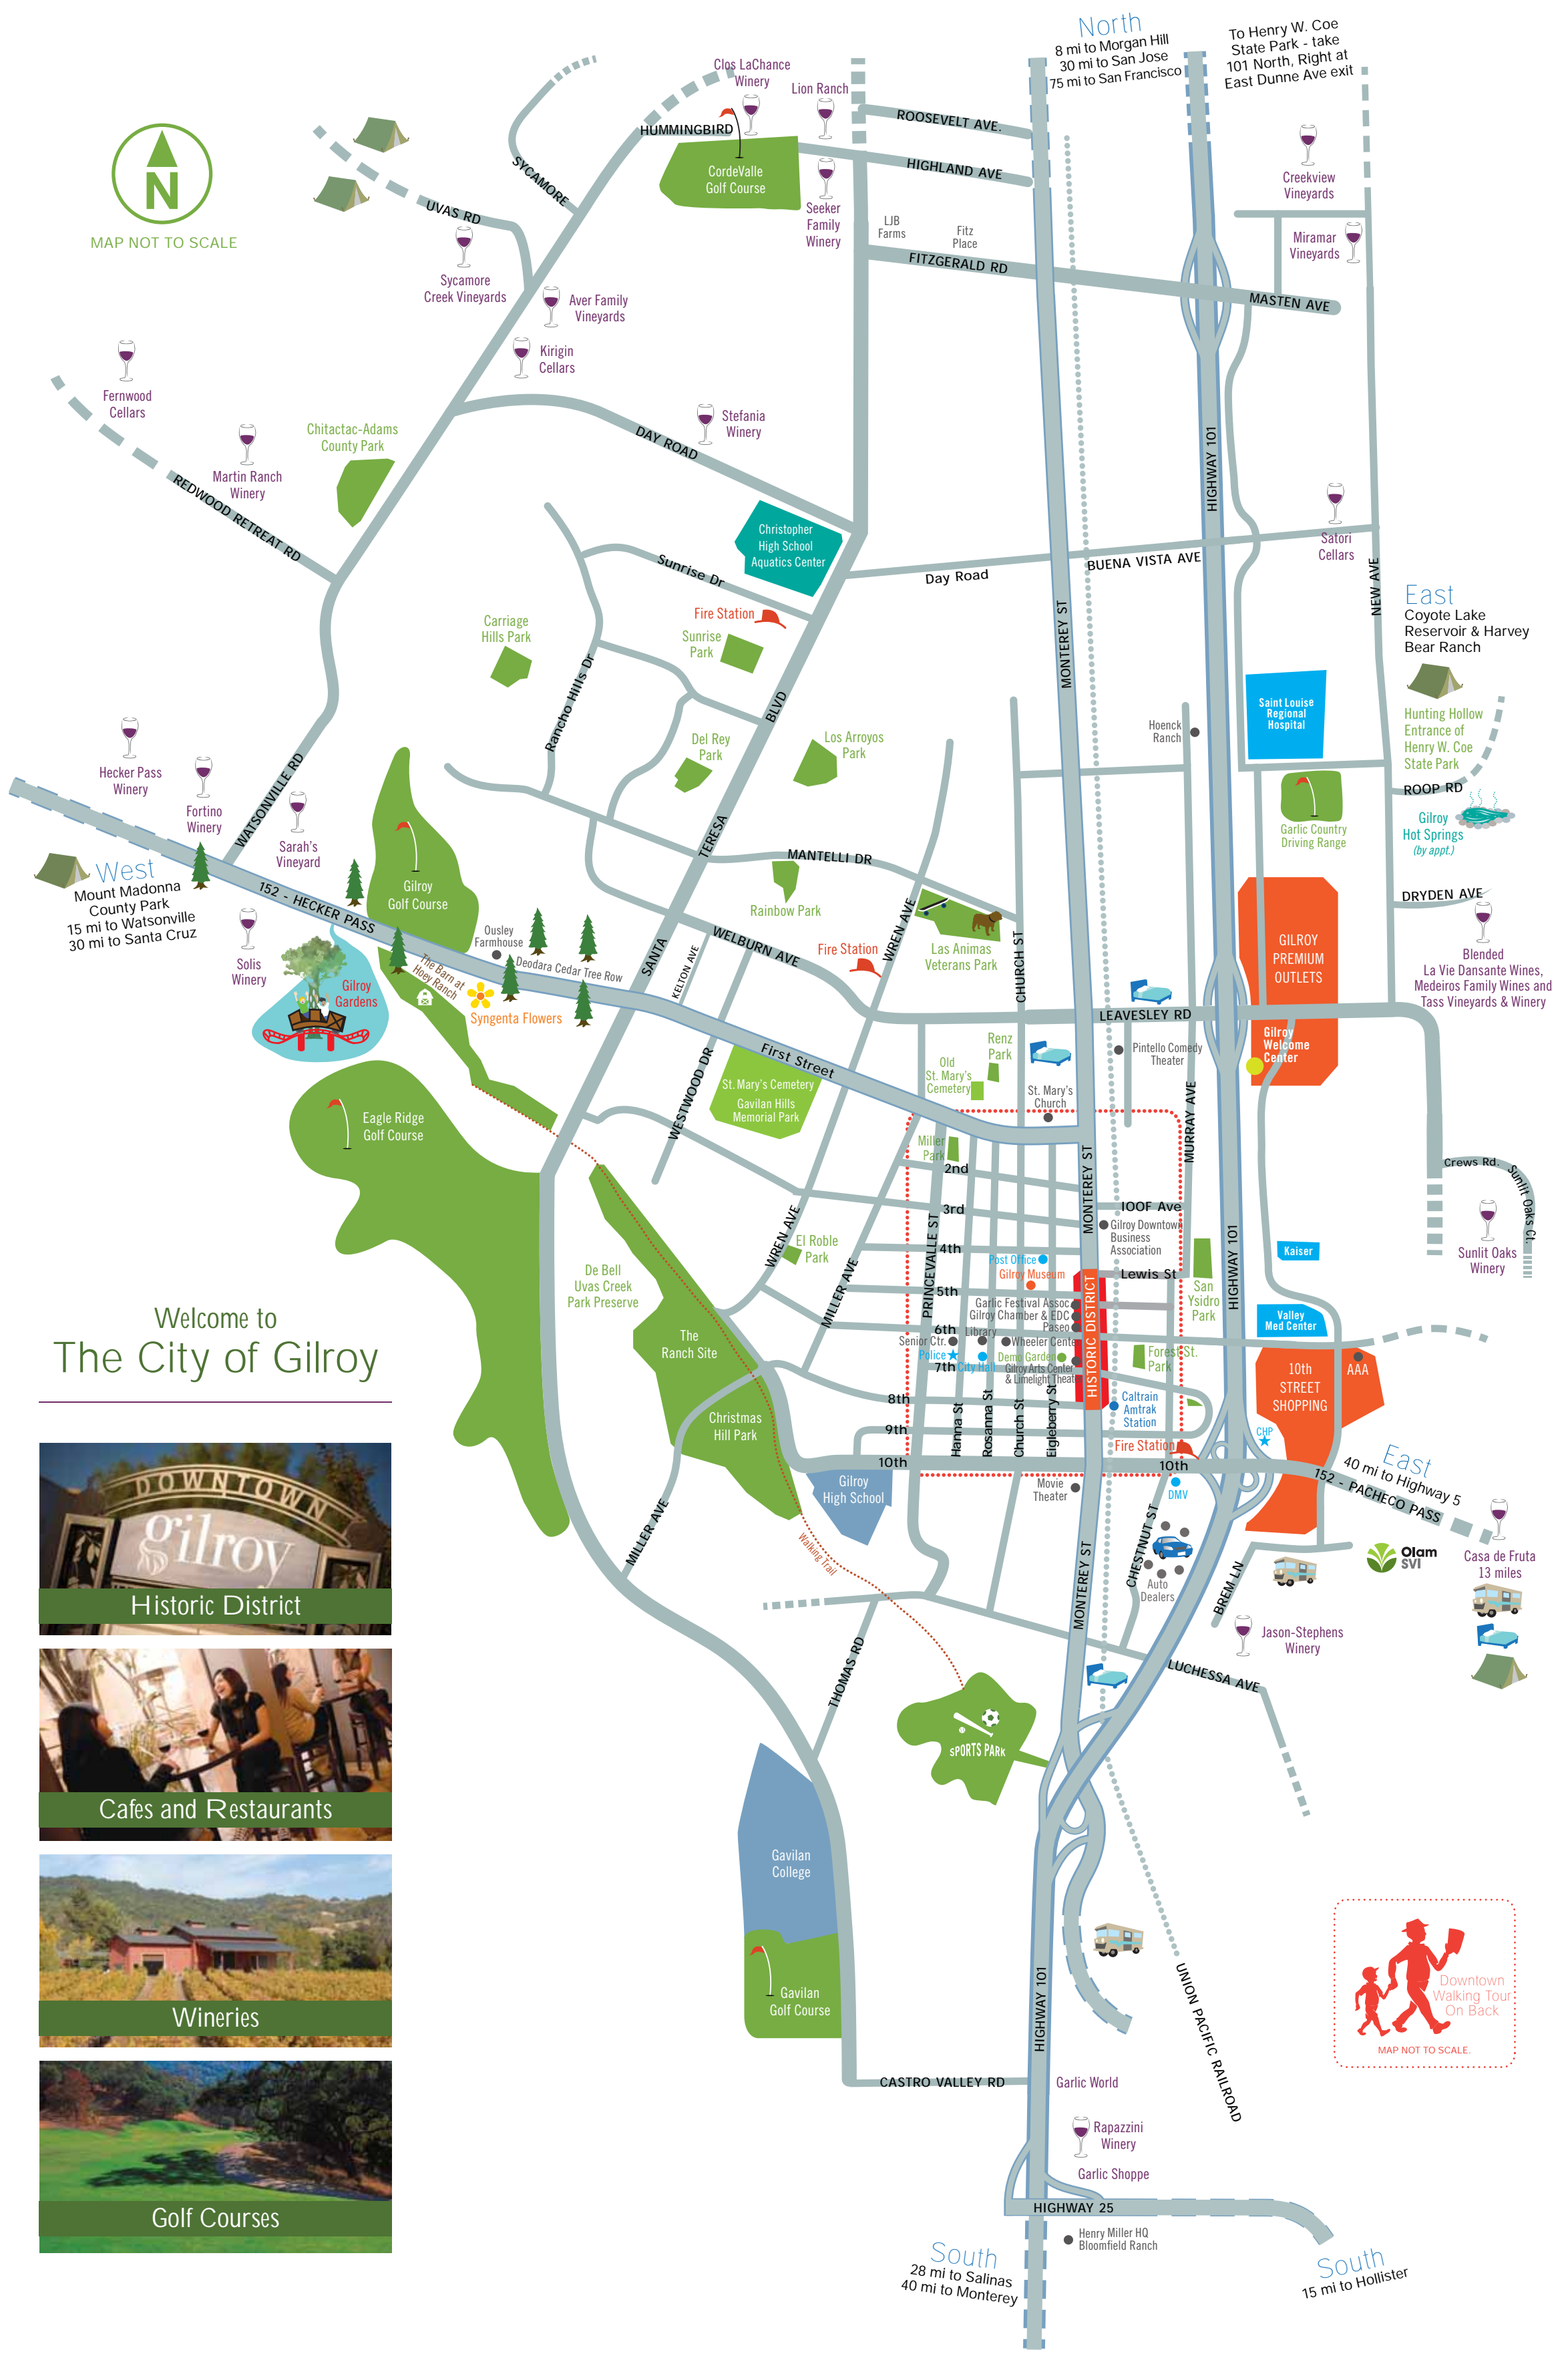

MAP NOT TO SCALE

Welcome to The City of Gilroy

Historic District

Cafes and Restaurants

Wineries

Golf Courses

Downtown Walking Tour On Back

MAP NOT TO SCALE.

South
28 mi to Salinas
40 mi to Monterey

South
15 mi to Hollister

North
8 mi to Morgan Hill
30 mi to San Jose
75 mi to San Francisco

To Henry W. Coe State Park - take 101 North, Right at East Dunne Ave exit

East
Coyote Lake Reservoir & Harvey Bear Ranch

Gilroy Hot Springs (by appt.)

Blended La Vie Dansante Wines, Medeiros Family Wines and Tass Vineyards & Winery

East
40 mi to Highway 5
152 - PACHECO PASS

Casa de Fruta 13 miles